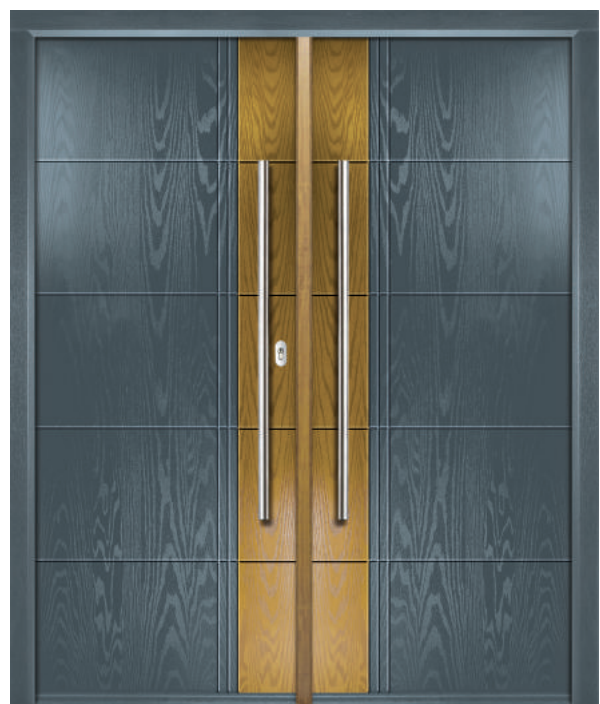

Door/Frame Colour: **Slate Grey**
Accent Colour: **Irish Oak**