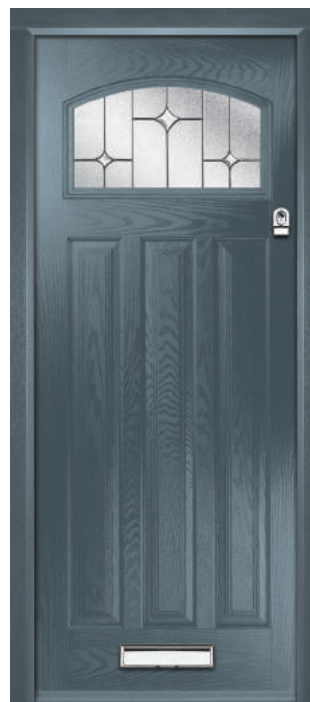

Door/Frame Colour: **Slate Grey**
Decorative Glass: **Zinc Star**