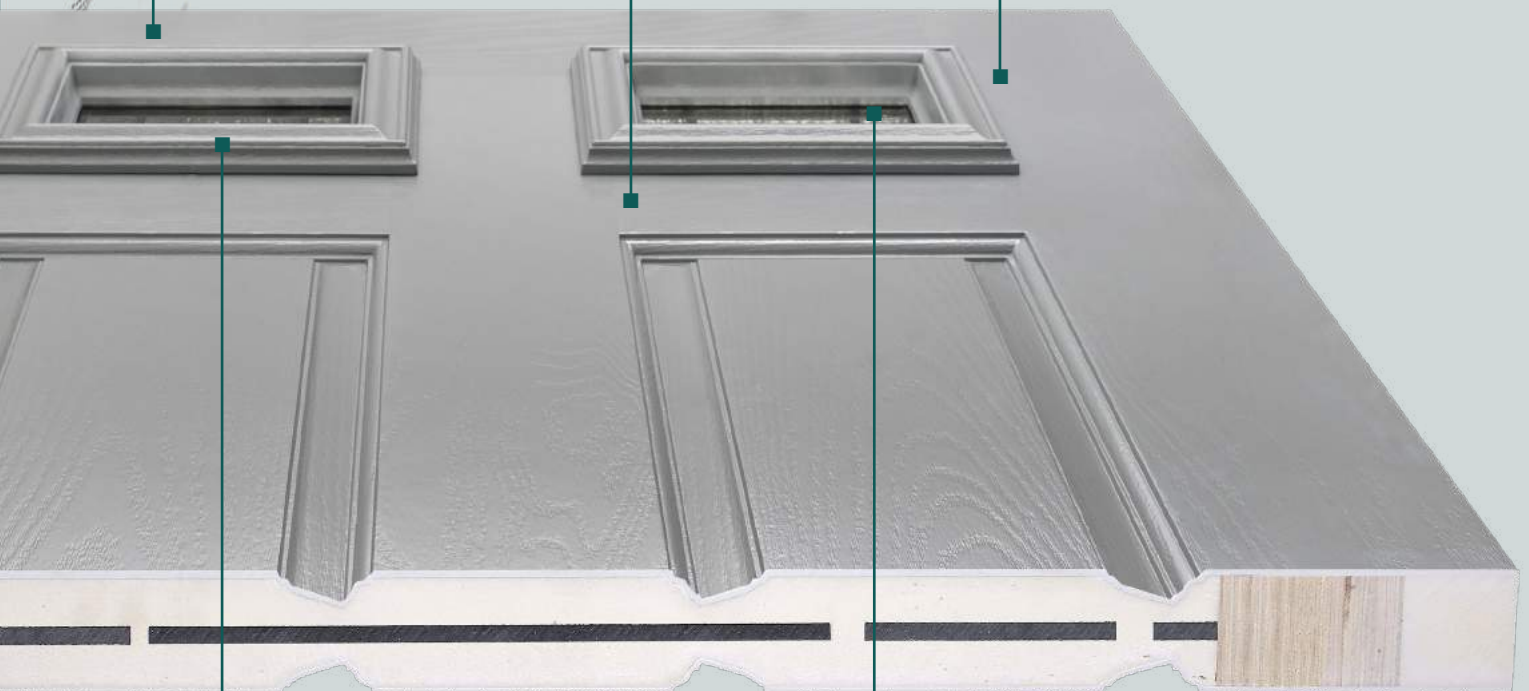

A Proven Pedigree

We build value into building products and raise the bar on quality and performance.

Wide Selection of Door Styles

We have developed a range of traditional and contemporary door styles that will suit all tastes, house styles and budgets. Many of these styles are unique to us and include both glazed and unglazed options.

2 Finishes

Available in either a woodgrain or smooth finish, the 2mm thick GRP door skin is maintenance free and hard wearing. GRP is resistant to knocks and dents and looks like real wood.

Infinite Choice of Colours

Coated using a hard-wearing Polyurethane paint system similar to that used in the yacht industry, our doors are all available in a wide range of pre-finished colour options as well as our TrueGrain wood effect. All doors finished using our proprietary paint system come with a 10 year warranty against fade, loss of gloss and adhesion. (See page 4).

4 Glazing Frames

All glazed options are fitted using industry leading PAS 24 Compliant glazing cassettes from ODL. Many of our doors now come as standard with the new, contemporary, low profile Spotlights® or ZEEL® options. For our more traditional door styles, we use the industry leading sculptured TriSYS® system. (See page 58)

Extensive Range of Decorative Glass

Our doors come with the a wide variety of unique decorative glass options that have been carefully designed to work with the various door styles. Whether it is traditional, contemporary or minimalist, we have options to cover all tastes and design styles.