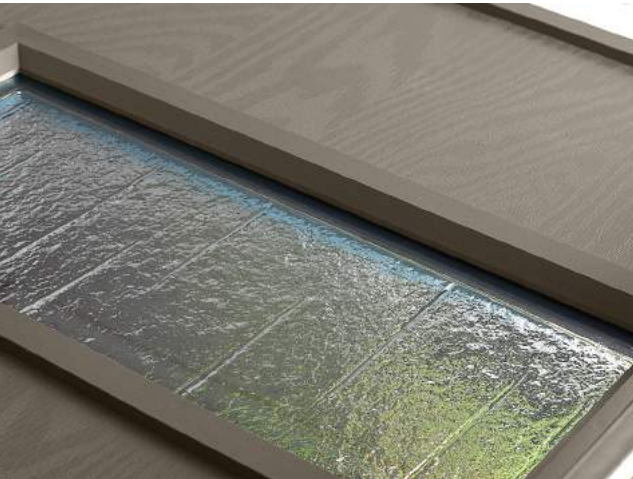

Door Colour: **Cement Grey**
Decorative Glass: **Horizon**

Door/Frame Colour: **Silver Grey**
Decorative Glass: **Laguna**

The Lansing

Spotlights®

The Lansing door range offers contemporary styling with a choice of glazing panels to bring light into your home. With a choice of glass and colour options, homeowners can choose a door that is beautifully designed to suit their home.