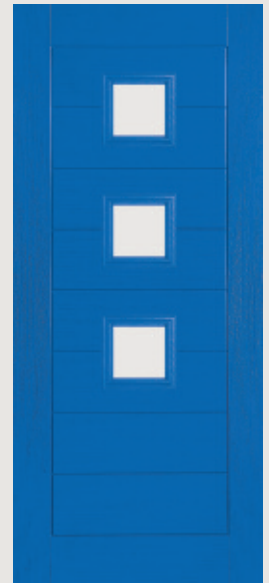

Monza II Square 4