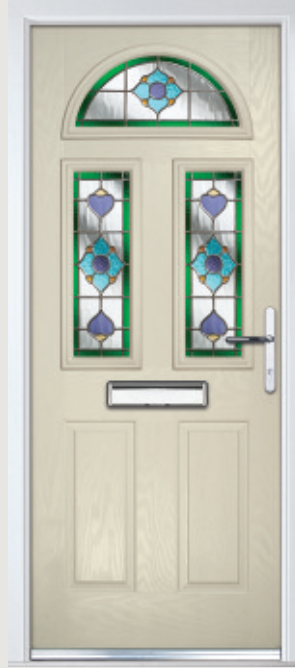

Door Colour: Clotted Cream
Decorative Glass: Dorchester Green