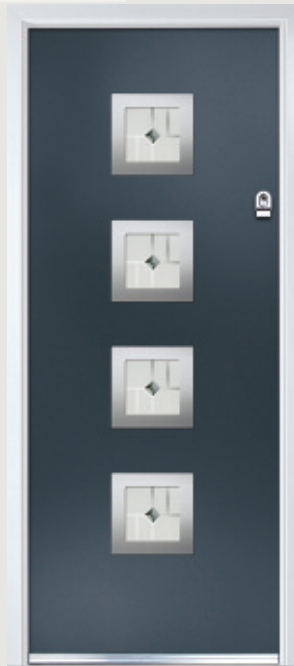

Door Colour: Anthracite Grey
Decorative Glass: Roma