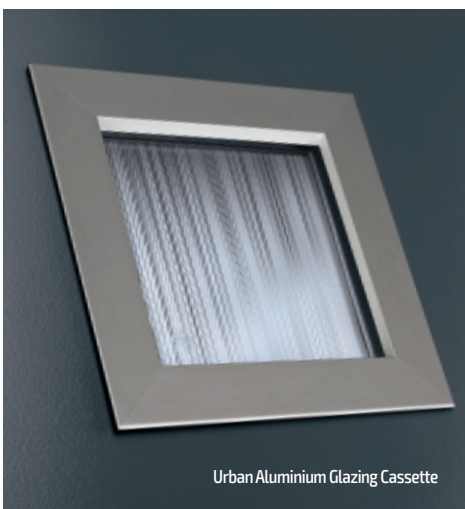

A full length decorative glass alternative to the standard Augusta.

Links Urban Contemporary Doors

The Urban range of contemporary doors is setting new standards in modern, upmarket entrances, allowing for a unique, clean, authentic style that's customised for each individual home. All styles use the unique Links 'smooth' door blank which are glazed using a brand new contemporary chamfered cassette system in a choice of either Aluminium or Colour-matched finishes.