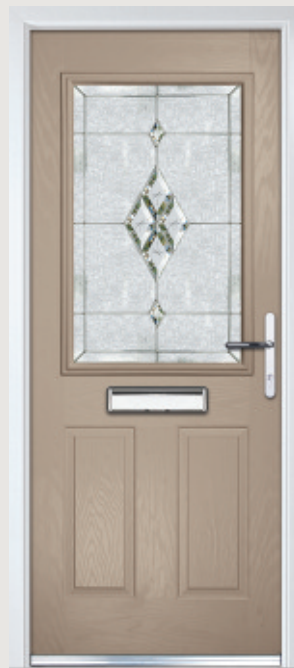

Door Colour: Sandstone
Decorative Glass: Trio Diamond