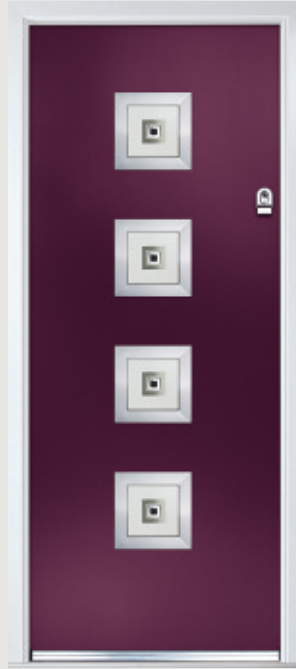

Door Colour: **Very Berry**
Decorative Glass: **Tahoe (Black Only)**