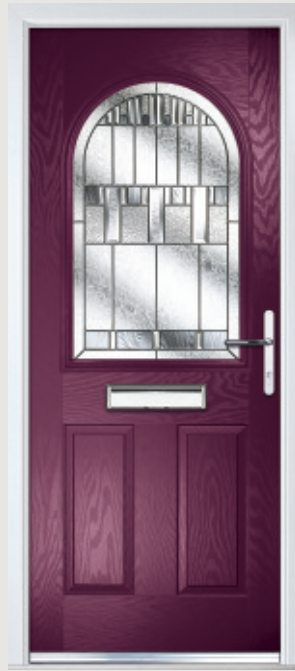

Turnberry

Grained Traditional Doors

The large glazed area of the Turnberry can also be enhanced with the GridLite option.

Turnberry

GridLite Option

Door Colour: Slate
Decorative Glass: Modena

Door Colour: Very Berry
Decorative Glass: Prairie