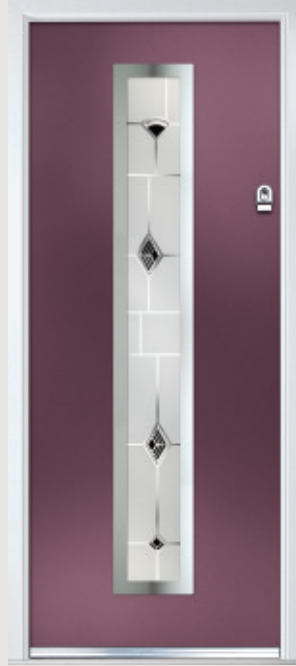

Door Colour: **Mulberry**
Decorative Glass: **Murano (Black Only)**