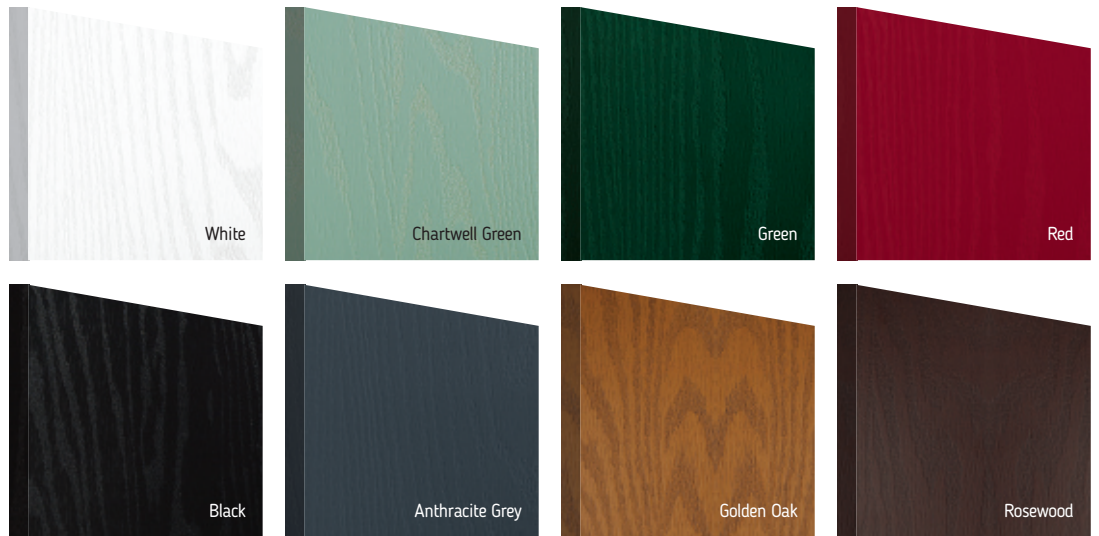

Inox Paris/Biarritz
Page 66

Door Colour Options

Standard Colours

A range of 9 external colours with a white interior as standard. Coloured both sides is a cost option.

Premium Colours

Our range of 37 premium colours are created using state-of-the-art coating technologies as used in the yacht industry. The paint has been prepared to the recommended gloss level which range from a Semi-Matt, Satin or Semi-Gloss sheen dependent upon colour.