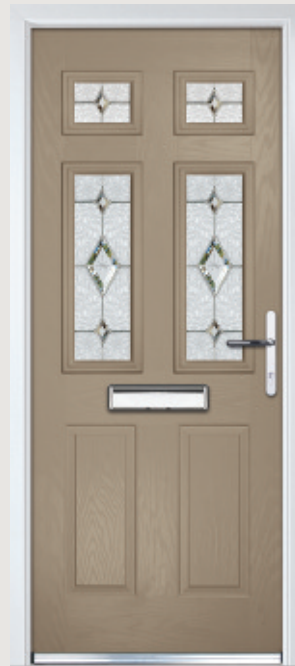

Door Colour: Putty
Decorative Glass: Trio Diamond