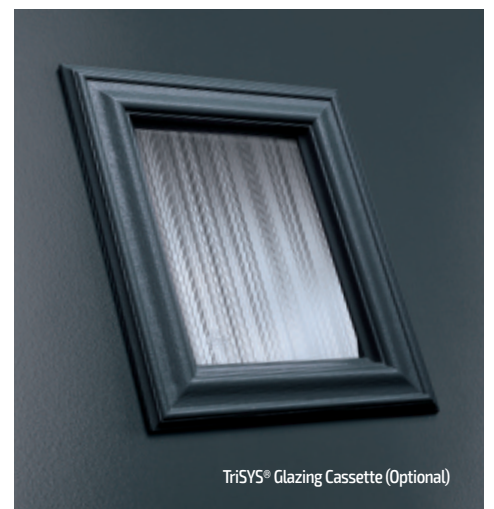

Urban Colour-Matched Glazing Cassette

TriSYS® Glazing Cassette (Optional)