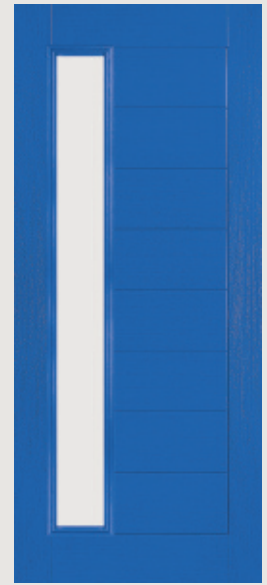

Monza II Augusta Long

Grained Contemporary Doors

With its contemporary linear etched detailing, the Monza II is a stunning door available with contemporary glazing detail or as a solid door.