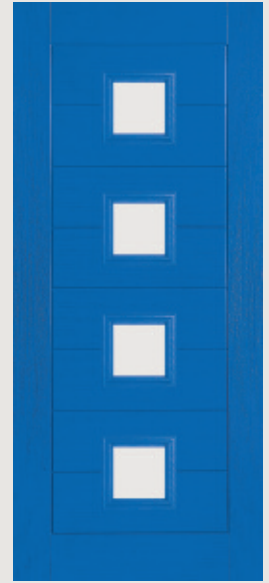

Monza II Square

Grained Contemporary Doors

With its contemporary linear etched detailing, the Monza II is a stunning door available with contemporary glazing detail or as a solid door.