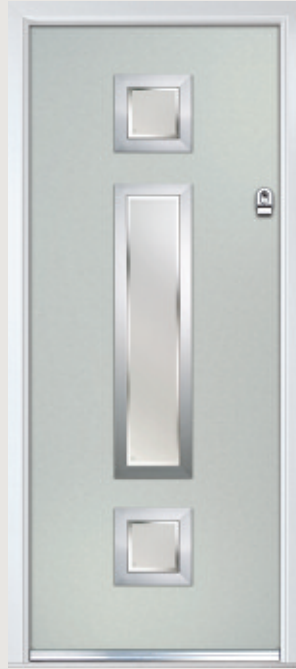

Door Colour: **Agate Grey**
Decorative Glass: **Kensington**