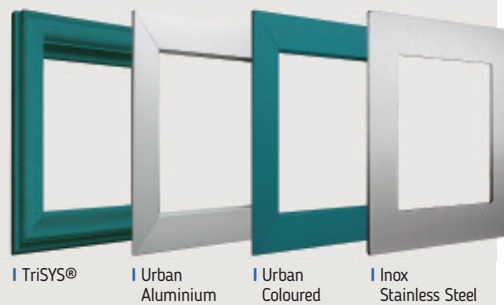

DOORCOLOUR. YOUR CHOICE.

Door Style: Gleneagles
Door Colour: Caribbean Blue
Decorative Glass: Reflections

Composite Construction and GRP Skins

Our industry leading composite door slab has a reinforced GRP skin, manufactured in either a woodgrain finish to replicate timber, or smooth/etched finish to replicate aluminium. The composite door is all about providing kerb appeal, with minimal maintenance requirements. The construction of our door surpasses other alternatives, incorporating an LVL (Laminated Veneer Lumber) subframe to provide the strength and rigidity required for modern homes. The door protects the home from the elements, but will have minimal thermal expansion and contraction rates under extreme temperature variations which is perfectly normal. The PU foam core meanwhile reduces heat loss, providing a high level of thermal performance.

Choice of Glazing Cassettes

As door designs become more diverse, customers need a range of glazing cassette to suit any door in their home. DOORCO supplies the leading TriSYS® 3-Part glazing system from ODL Europe as standard. As an alternative, the high-end Inox cassettes are also popular and provide a stainless steel finish.