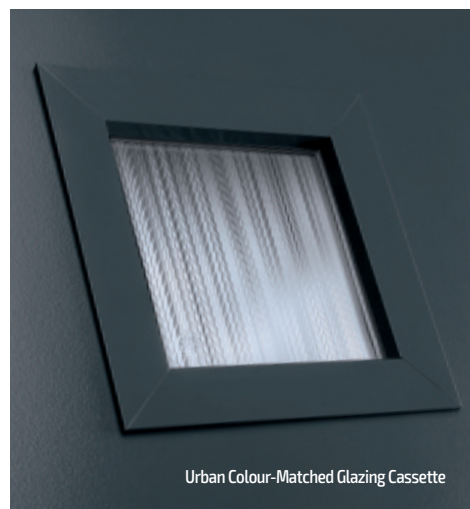

Urban Aluminium Glazing Cassette

Urban Colour-Matched Glazing Cassette