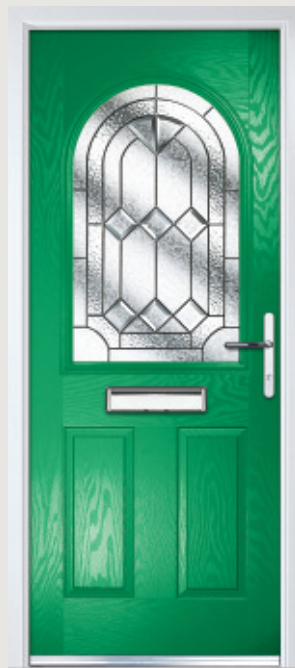

Door Colour: Emerald
Decorative Glass: Simplicity Zinc