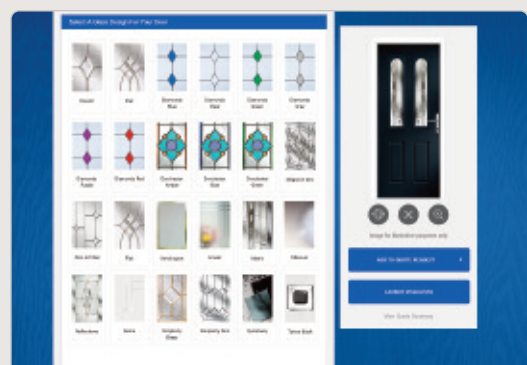

Choose your Glazing