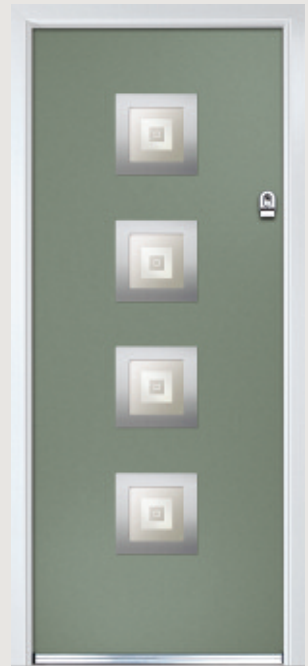

Door Colour: Sage
Decorative Glass: Greenwich