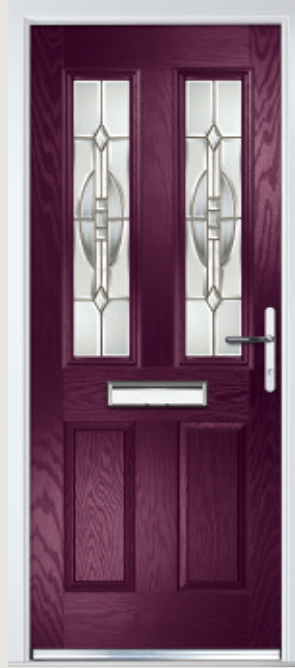

Door Colour: Very Berry
Decorative Glass: Reflections