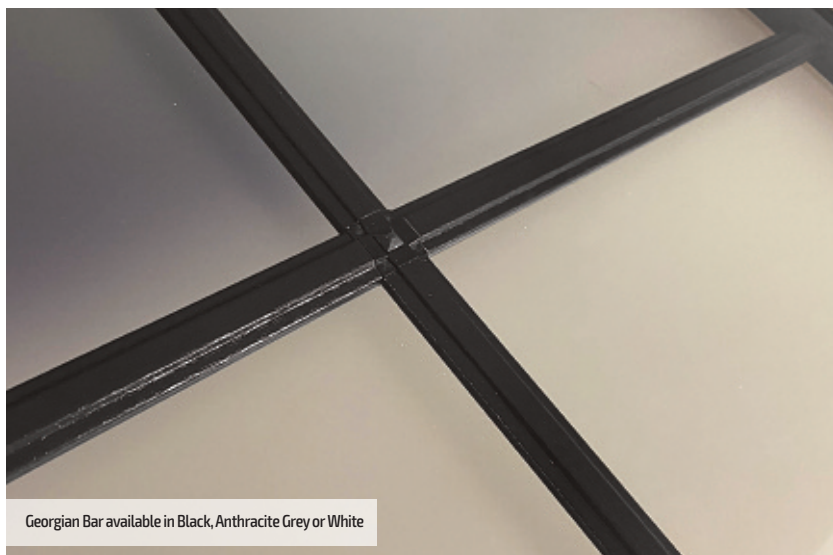

Door Colour: Black | Decorative Glass: Georgian Bar

Georgian Bar available in Black, Anthracite Grey or White