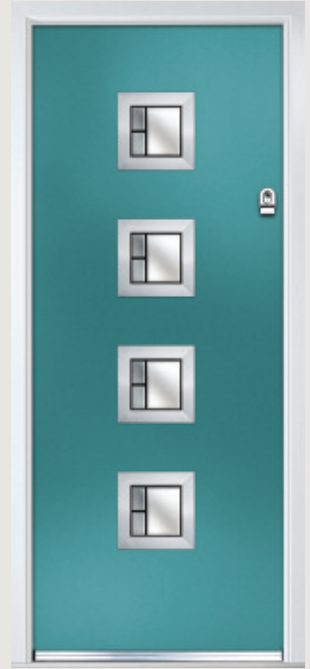

Door Colour: **Stormy Seas**
Decorative Glass: **Aurora**