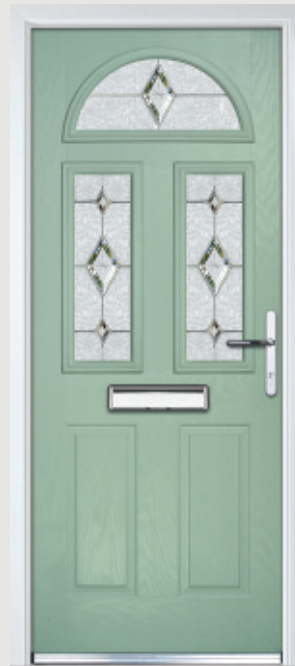

Door Colour: Chartwell Green
Decorative Glass: Trio Diamond