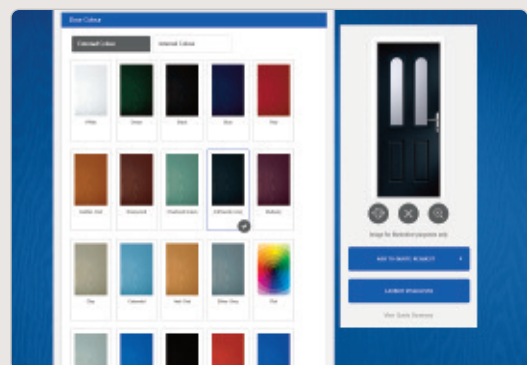

Choose your Door Colour