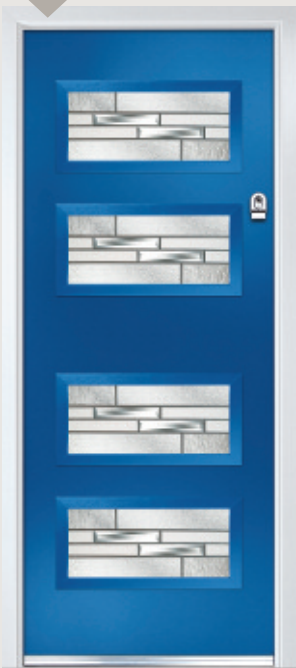

Copenhagen Option
Door Colour: French Blue
Decorative Glass: Element